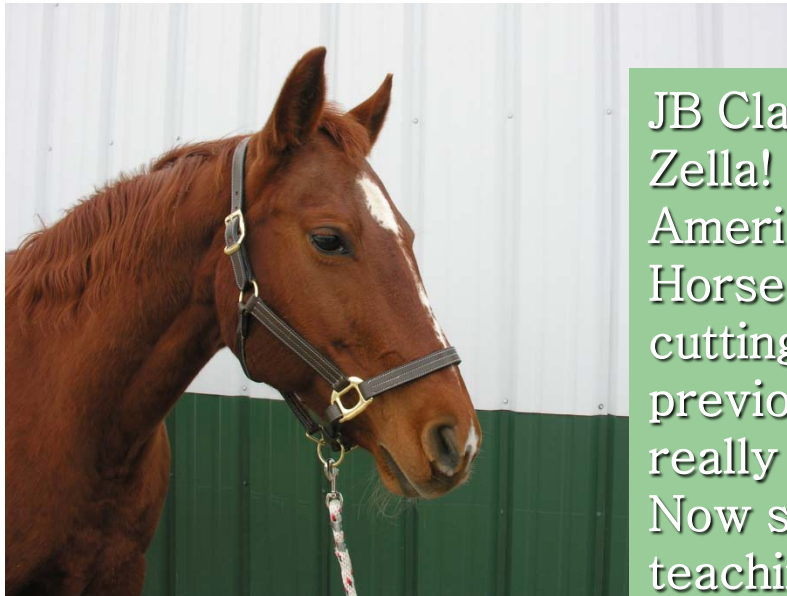

Jester Park Equestrian Center

Our Therapy and Lesson Horses

Sunny is a big palomino gelding. Sunny is a busy horse because he gives riding lessons, horse camps, and trail rides. He's a very calm horse and works hard for all types of riders.

Jester Park Equestrian Center

Our Therapy and Lesson Horses

Herky is a ranch-type palomino gelding. His smaller and stocky build means he can work all day. Herky has a nice steady trot and canter that is easy for people to learn how to ride.

Jester Park Equestrian Center

Our Therapy and Lesson Horses

JB Clark Bar Sprat is Zella! She's a sorrel American Quarter Horse mare who was a cutting horse in her previous job. She was really good at that job! Now she enjoys teaching children how to ride using natural aids.