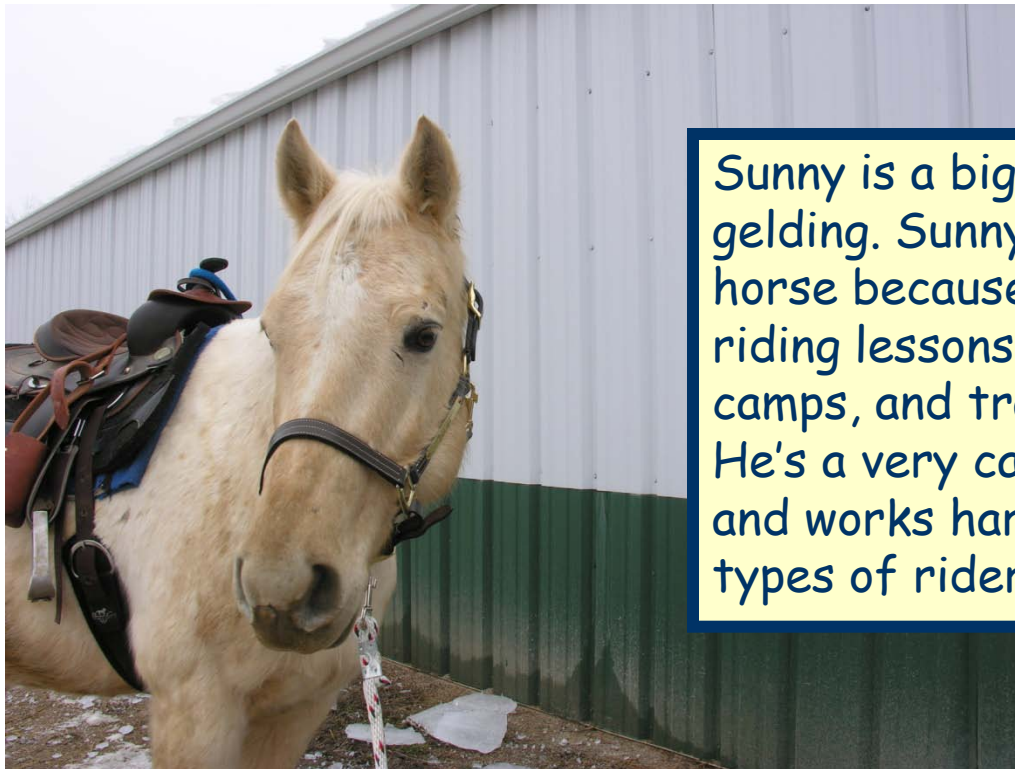

Jester Park Equestrian Center

Our Therapy and Lesson Horses

Freckles is a quarter horse cross. During the summer months we can see the freckles he has all over his body, but during the winter he looks just white with all of his winter hair. Freckles is a willing worker with a long, steady stride. Freckles started his career at JPEC as a trail horse until we discovered his therapy horse talents.

Jester Park Equestrian Center

Our Therapy and Lesson Horses

Harley is a black Shetland pony with a star on his forehead. He gets very fuzzy in the winter with all his thick winter hair. When Harley is turned loose in the arena, he likes to RUN. Harley is very curious and likes to look at the rider as he/she brushes him. Harley is fond of hugs and treats from riders and volunteers.

Jester Park Equestrian Center

Our Therapy and Lesson Horses

Gypsy is a sorrel colored Arabian mare. She grew up in a back yard with a garage for her barn! Gypsy has been shown in 4H and open shows and just loves people. We're so lucky to have her at Jester for a lesson horse.

Jester Park Equestrian Center

Our Therapy and Lesson Horses

Sunny is a big palomino gelding. Sunny is a busy horse because he gives riding lessons, horse camps, and trail rides. He's a very calm horse and works hard for all types of riders.